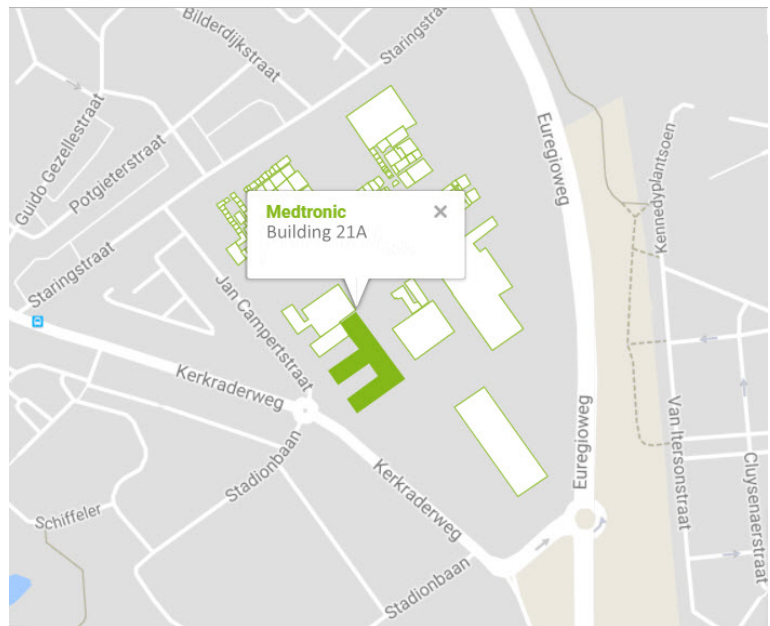

Medtronic

Medtronic EOC
C-mill business park
Jan Campertstraat 21A
6416 SG Heerlen
Tel.: 045-566-8000

Itinerary to our C-mill location

Own transport

Coming from the north, the C-mill business park can be easily reached via the highways A2, A76 and N281.

Take the exit towards 'Maastricht / Parkstad 9800-9900'. Turn left onto Welterlaan. Coming from the direction of Maastricht, take the highway A79. When entering Heerlen, you will automatically end up on Welterlaan.

From Welterlaan to C-mill

When on Welterlaan, continue onto Ruys de Beerenbroucklaan. At the roundabout, take the first exit onto Sint Franciscusweg. At the next roundabout, take the first exit onto Molenberglaan. Follow the road and continue onto Kerkraderweg until you reach the third roundabout. Take the third exit onto Jan Campertstraat. The C-mill location will be on your right.