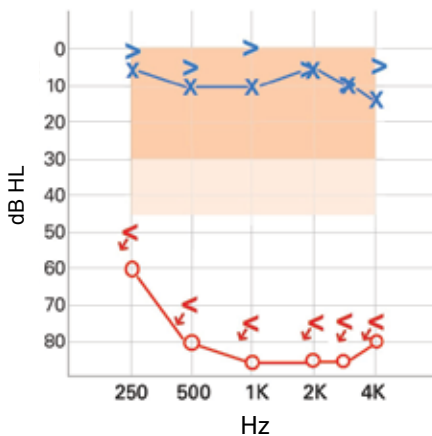

## Conductive Hearing Loss

The conductive component is bypassed with an Alpha 2 MPO ePlus™ system. The greater the Air-Bone gap, the greater the functional gain that can be expected.

## Mixed Hearing Loss

The Alpha 2 MPO ePlus™ sound processor is approved for up to 45 dB hearing loss with ideal candidacy up to 35 dB. Patients with hearing loss greater than 35 dB candidacy should be carefully evaluated for the Alpha 2 MPO ePlus™ system.

## Single-Sided Deafness (SSD)

The better ear should have normal hearing ( $\leq 20$  dB). Sound is received on the poorer hearing side and is then transferred to the better functioning cochlea on the opposite side. This configuration eliminates the head shadow effect.