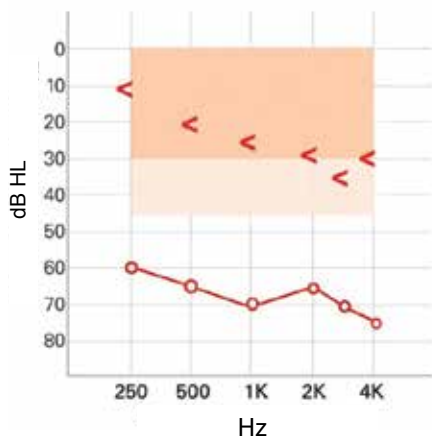

## Conductive Hearing Loss

The conductive component is bypassed with an Alpha 2 MPO ePlus™ system. The greater the Air-Bone gap, the greater the functional gain that can be expected.

## Single-Sided Deafness (SSD)

The better ear should have normal hearing ( $\leq 20$  dB). Sound is received on the poorer hearing side and is then transferred to the better functioning cochlea on the opposite side. This configuration eliminates the head shadow effect.